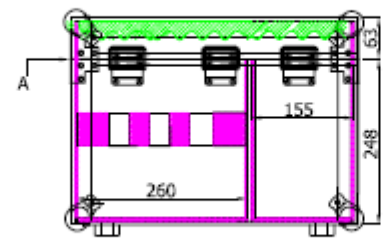

SA31BLKM - Details

Note:
Dimensions shown are finished size
Plywood: 5 mm thickness

TOP VIEW

A-A

FRONT VIEW

BOTTOM VIEW

LEFT VIEW

RIGHT VIEW