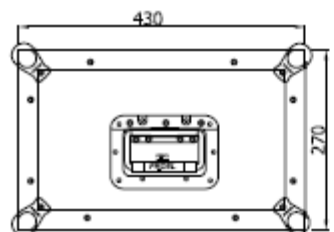

SA31BLKM - Details

Note:
Dimensions shown are finished size
Plywood: 5 mm thickness

TOP VIEW

A-A

FRONT VIEW

BOTTOM VIEW

LEFT VIEW

RIGHT VIEW