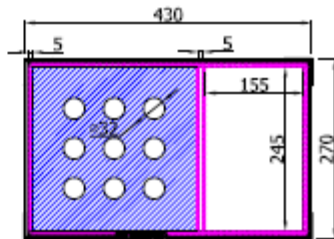

SA31BLKM - Details

Note:
Dimensions shown are finished size
Plywood: 5 mm thickness

TOP VIEW

A-A

FRONT VIEW

BOTTOM VIEW

LEFT VIEW

RIGHT VIEW